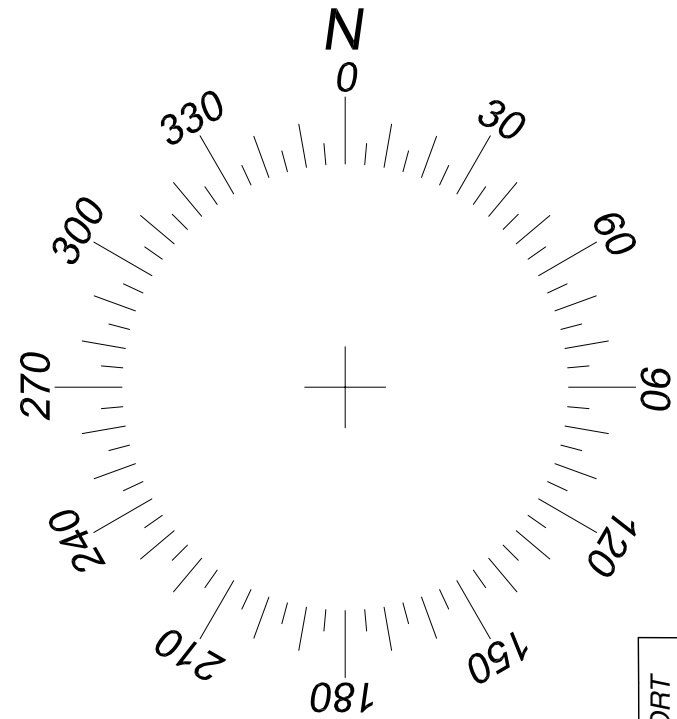

'SD1'  
Causeway South Draw #1

# Chart of SYC Racing Marks

'R'

LAKE PONTCHARTRAIN CAUSEWAY

LAKE PONTCHARTRAIN

**DOLPHIN ONE**  
21.20 nm

NOTE: Only marks A through H, T and J are maintained by SYC.

pub. launch  
USCG  
NOYC  
SYC  
fuel dock