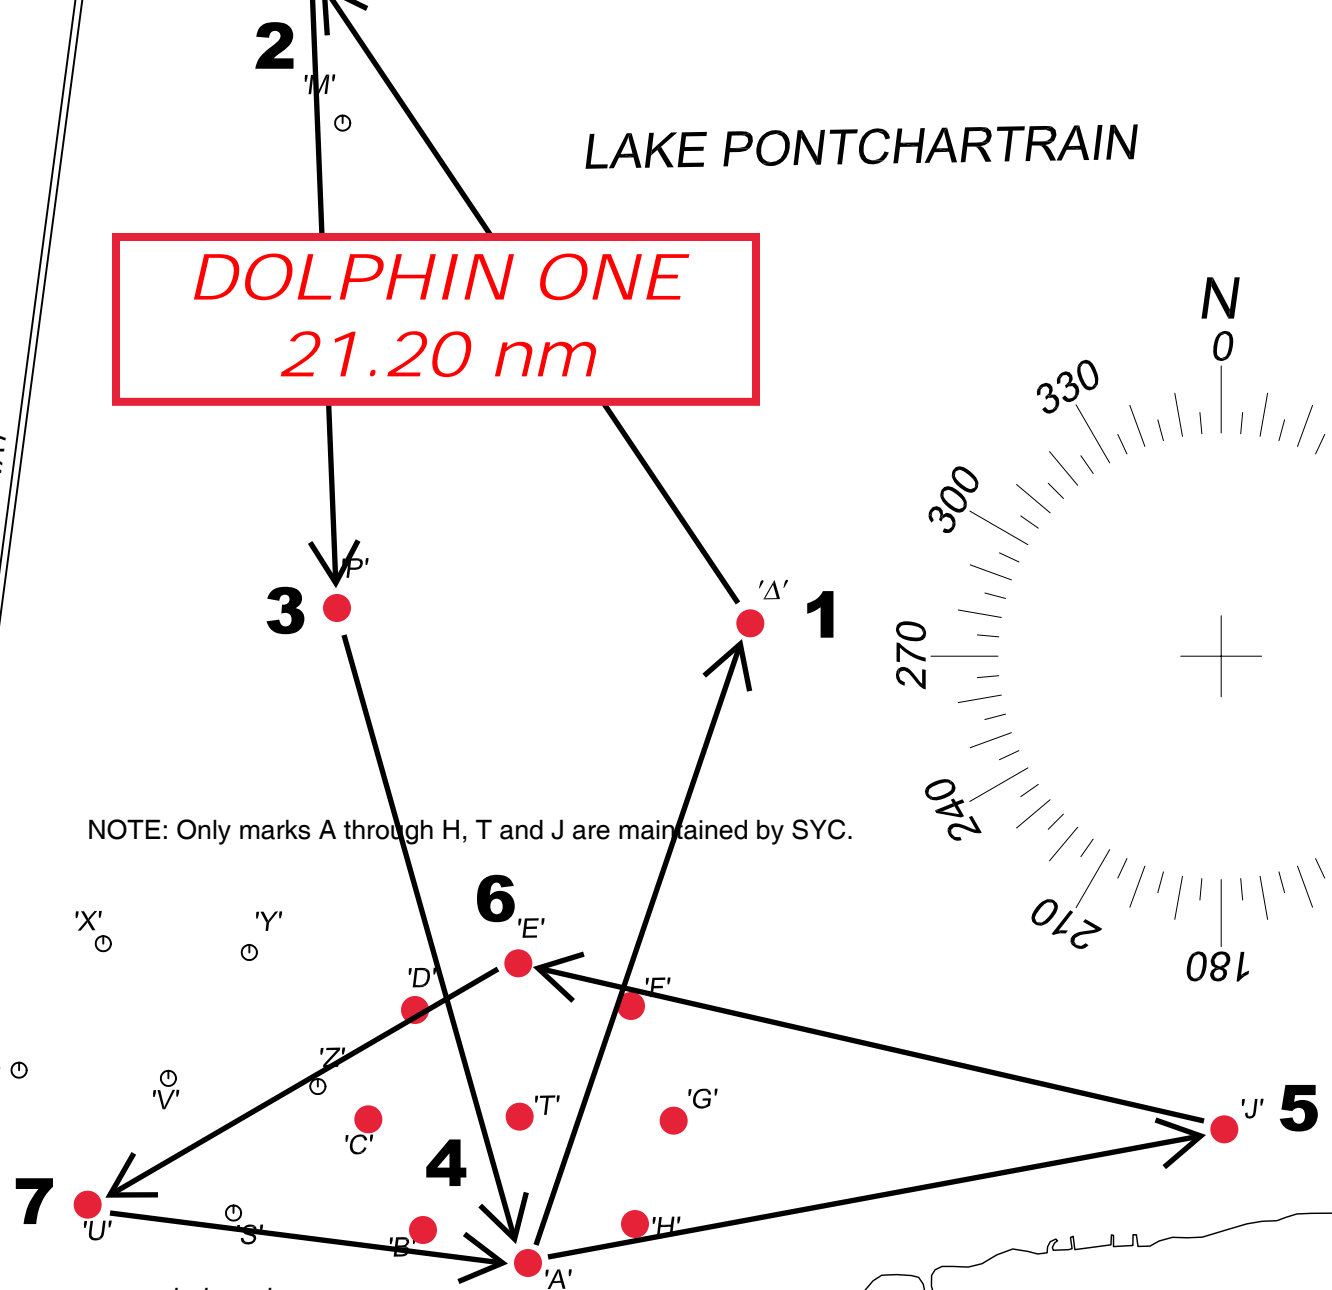

'SD1'  
Causeway South Draw #1

# Chart of SYC Racing Marks

'R'

LAKE PONTCHARTRAIN CAUSEWAY

LAKE PONTCHARTRAIN

**DOLPHIN ONE**  
21.20 nm

NOTE: Only marks A through H, T and J are maintained by SYC.

pub. launch  
USCG  
NOYC  
SYC  
fuel dock

NEW ORLEANS

pub. launch  
fuel dock

LAKEFRONT AIRPORT  
INNER HARBOR NAV. CANAL (to ICW)

THIS CHART SHOULD NOT BE USED FOR NAVIGATION