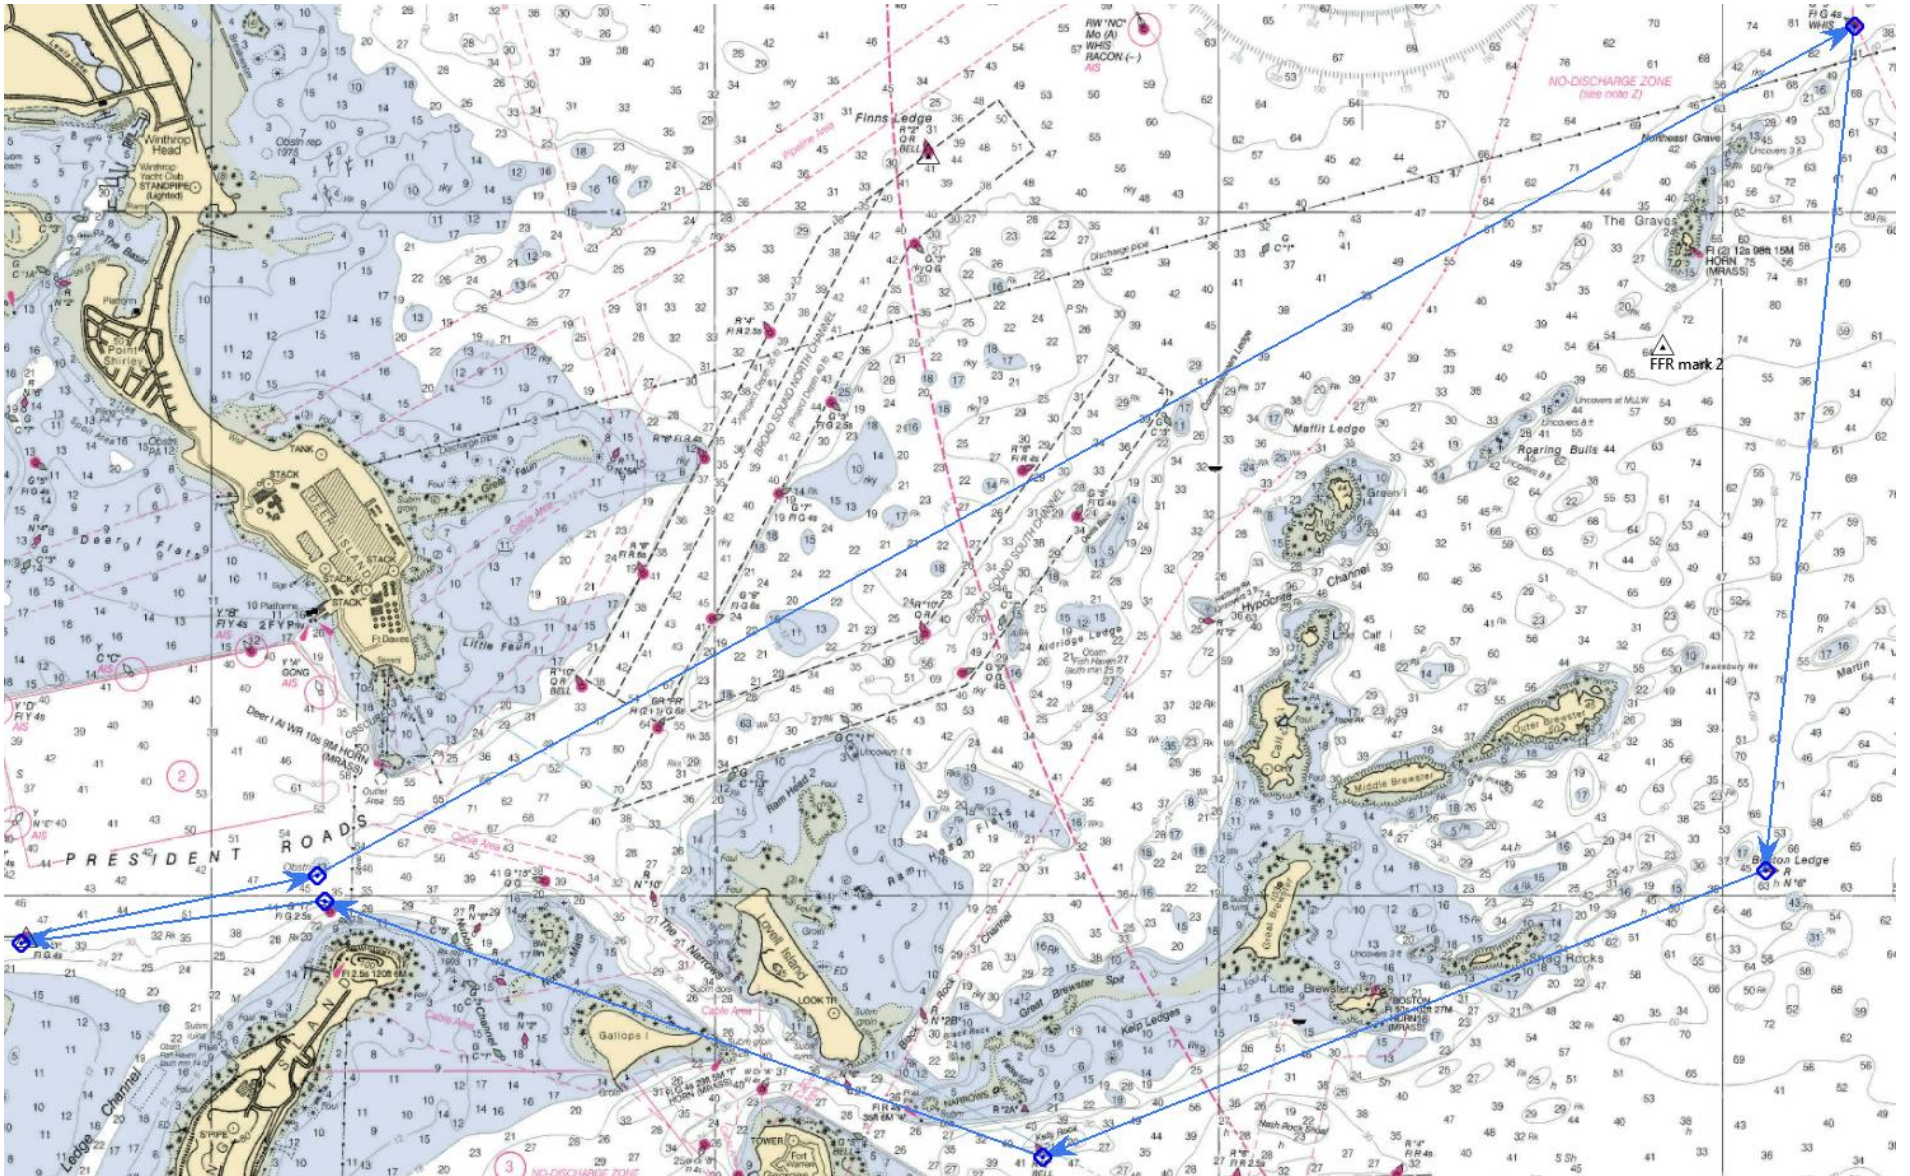

Savin Hill and Constitution YC Boston Light Race Courses 2019

Course 1 (17 NM)

Savin Hill and Constitution YC Boston Light Race Courses 2019

Course 2 (11 nm)

Savin Hill and Constitution YC Boston Light Race Courses 2019

Course 3 (7 NM)