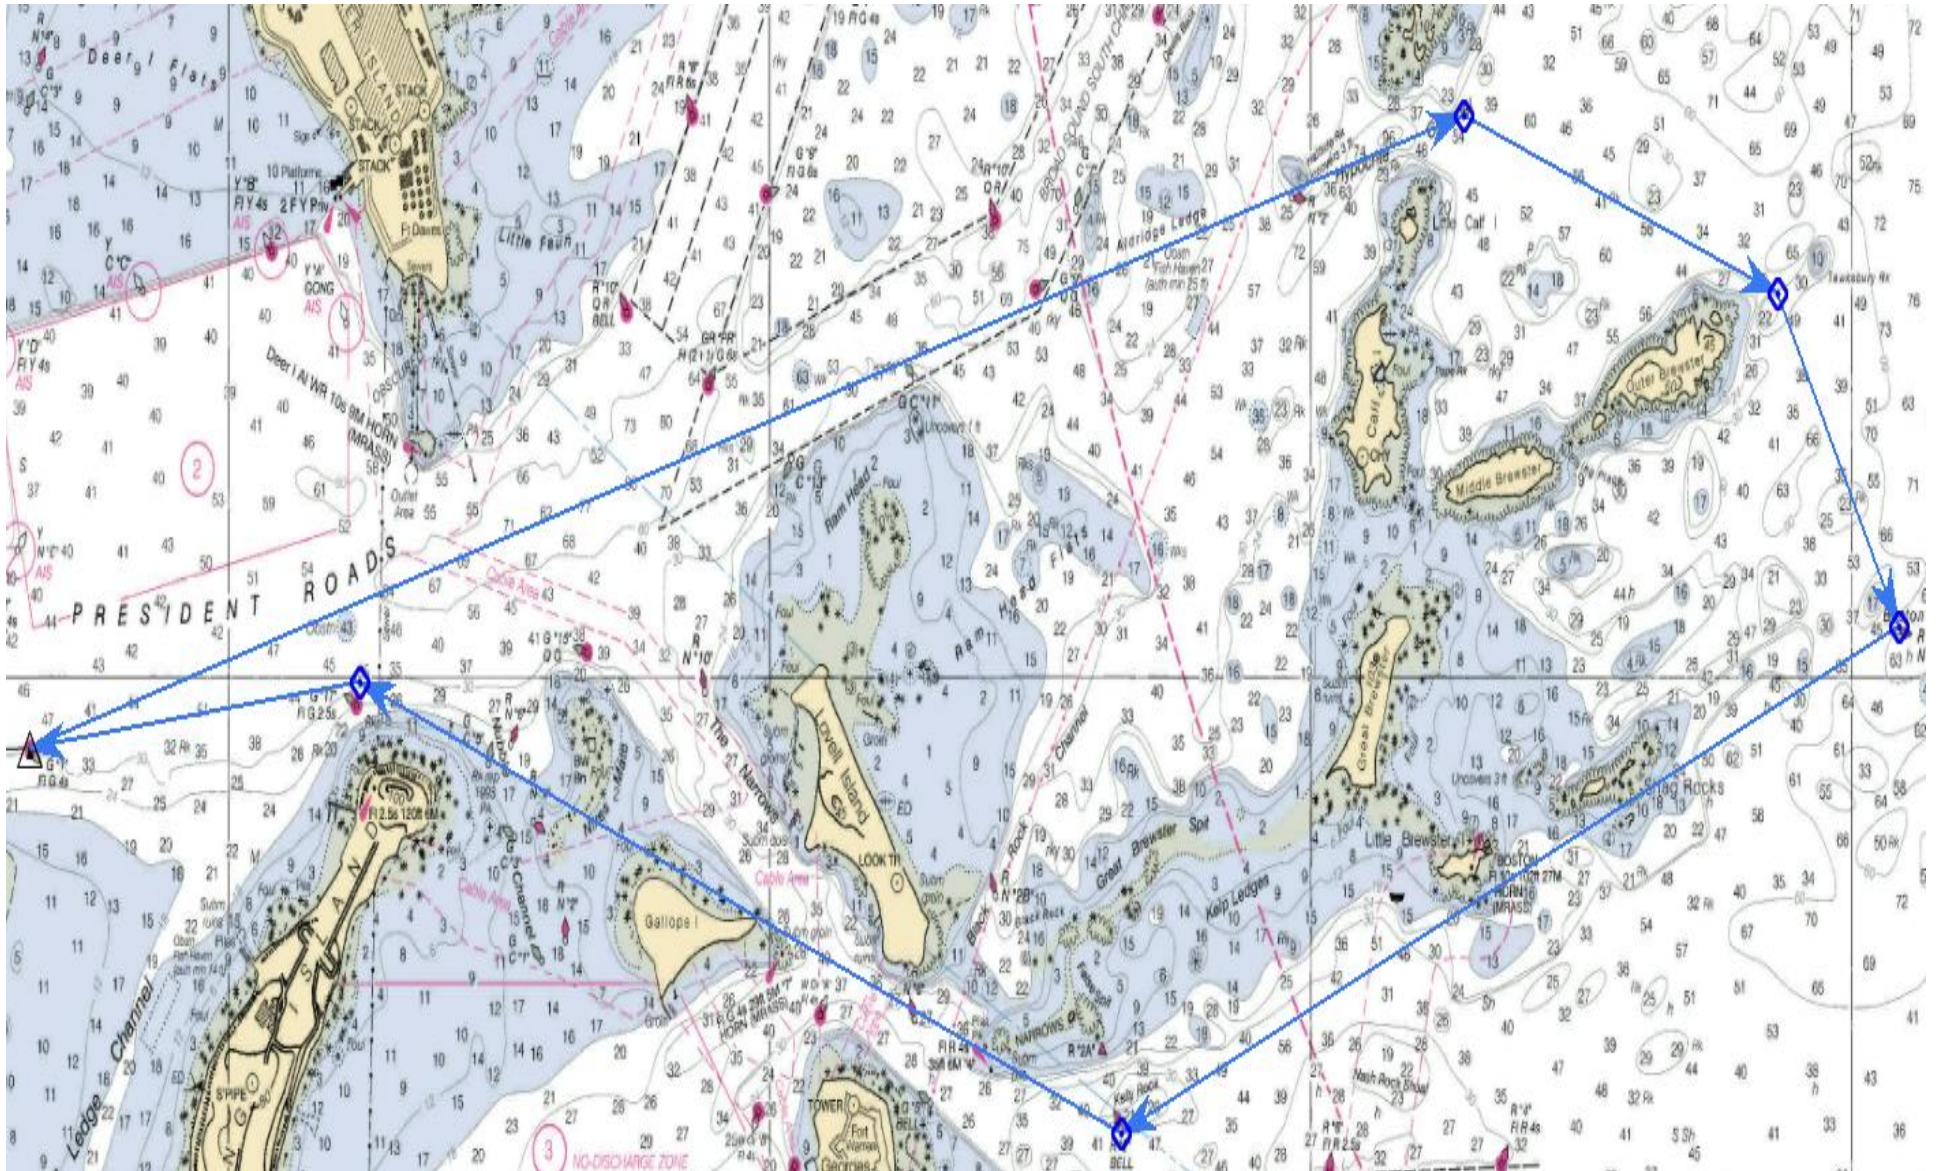

Savin Hill and Constitution YC Boston Light Race Courses 2019

Course 1 (17 NM)

Savin Hill and Constitution YC Boston Light Race Courses 2019

Course 2 (11 nm)

Savin Hill and Constitution YC Boston Light Race Courses 2019

Course 3 (7 NM)