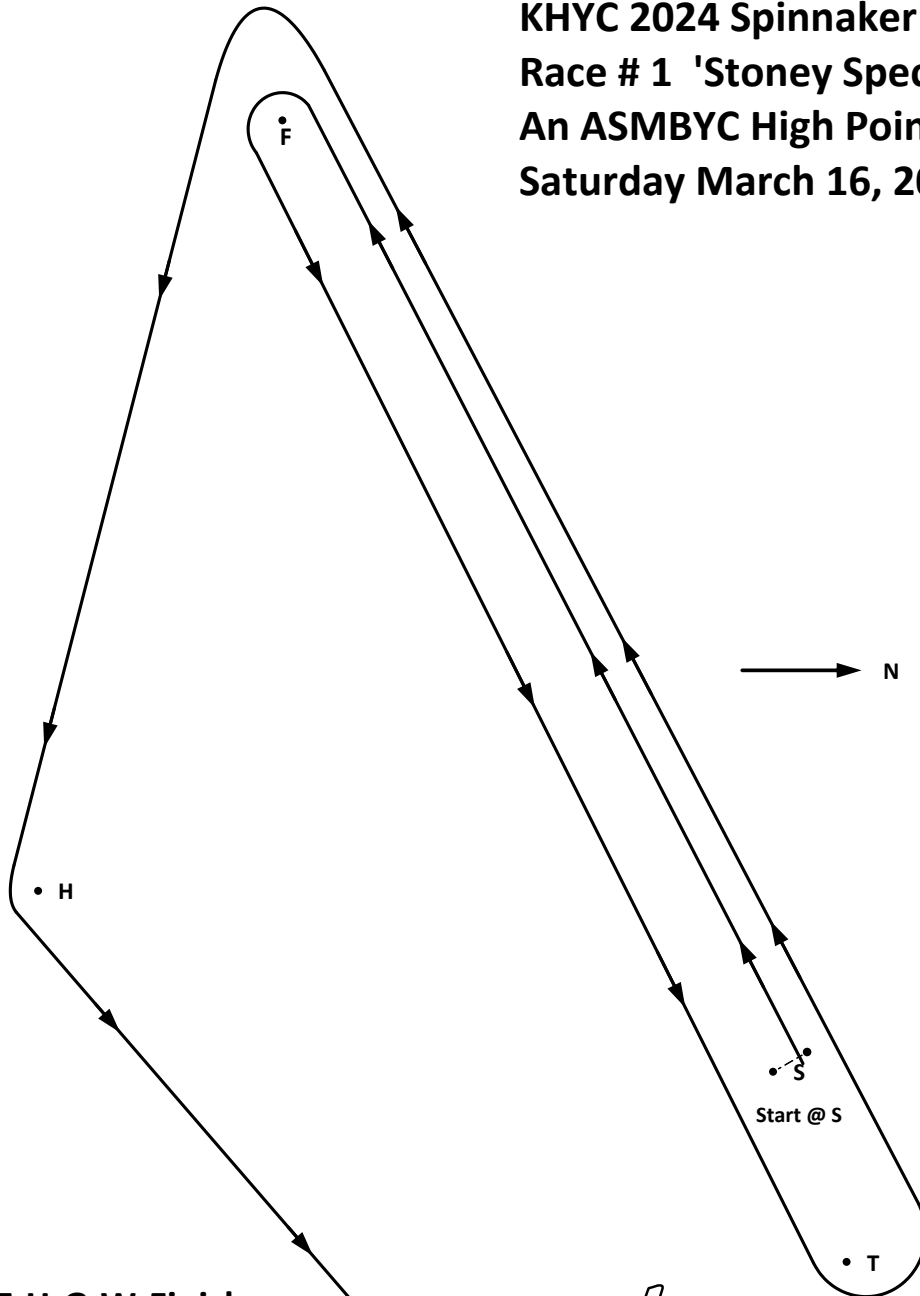

**KHYC 2024 Spinnaker Series
Race # 1 'Stoney Special'
An ASMBYC High Point Event
Saturday March 16, 2024**

Course: S-F-T-F-H-G-W-Finish
Coordinates per KHYC Mark Guide
Course Type: US Nearshore, RLC
Handicap Distance: 10.3 NM
TOT Scoring