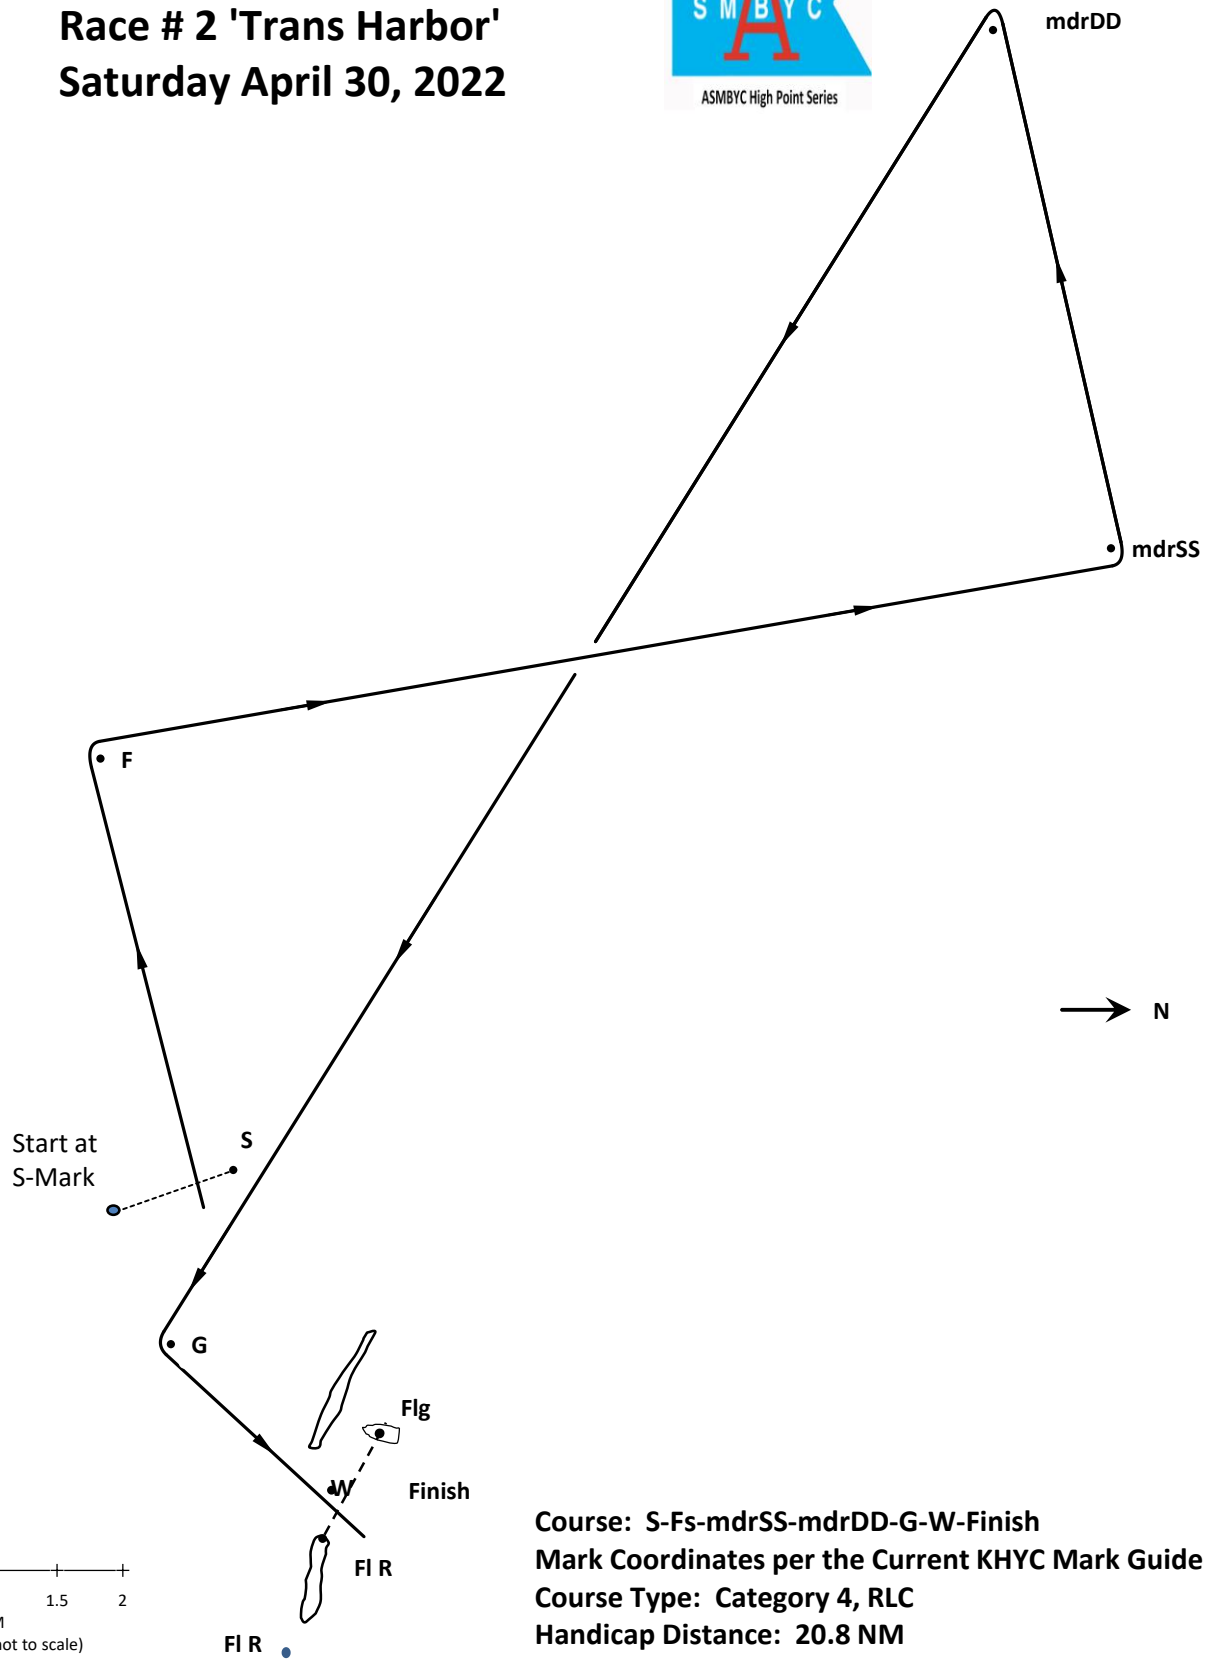

KHYC 2022 Spinnaker Series Race # 2 'Trans Harbor' Saturday April 30, 2022

Course: S-Fs-mdrSS-mdrDD-G-W-Finish
Mark Coordinates per the Current KHYC Mark Guide
Course Type: Category 4, RLC
Handicap Distance: 20.8 NM
TOT Scoring