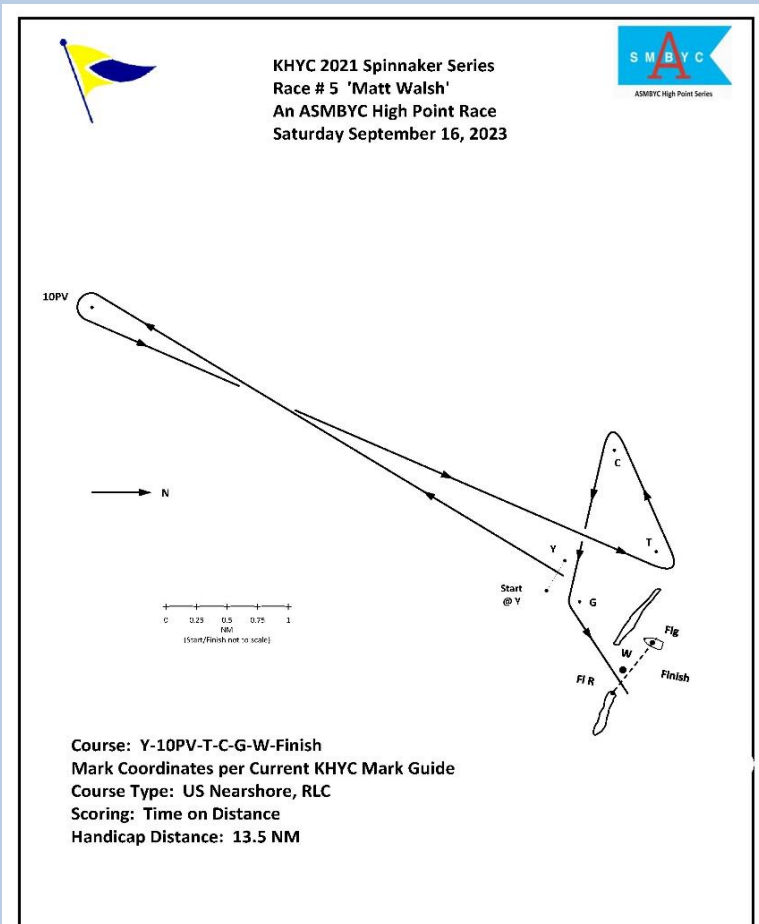

2023 Spinnaker Series

In Inches

Paper Height	17
Paper Width	11
Chart Margin	0.4
Image Spacing	0.2

5.03

3.92

1.55

Rename

office de