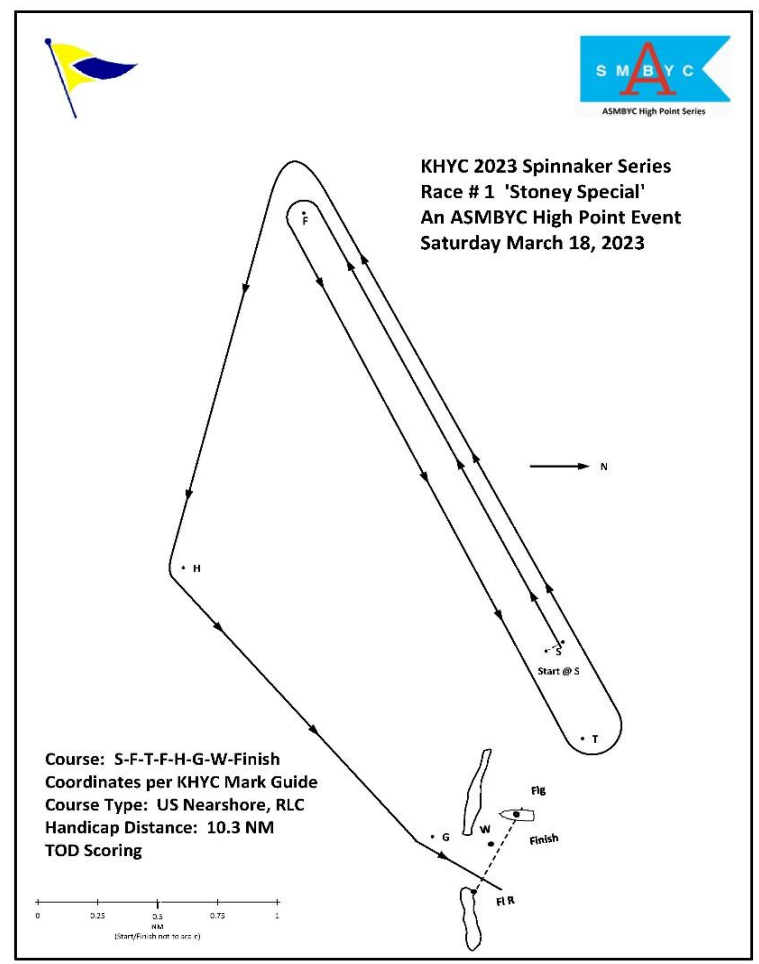

2023 Spinnaker Series

In Inches

Paper Height	17
Paper Width	11
Chart Margin	0.4
Image Spacing	0.2

5.03

3.92

1.55

Rename

office de

images as Picture 1 thru 5