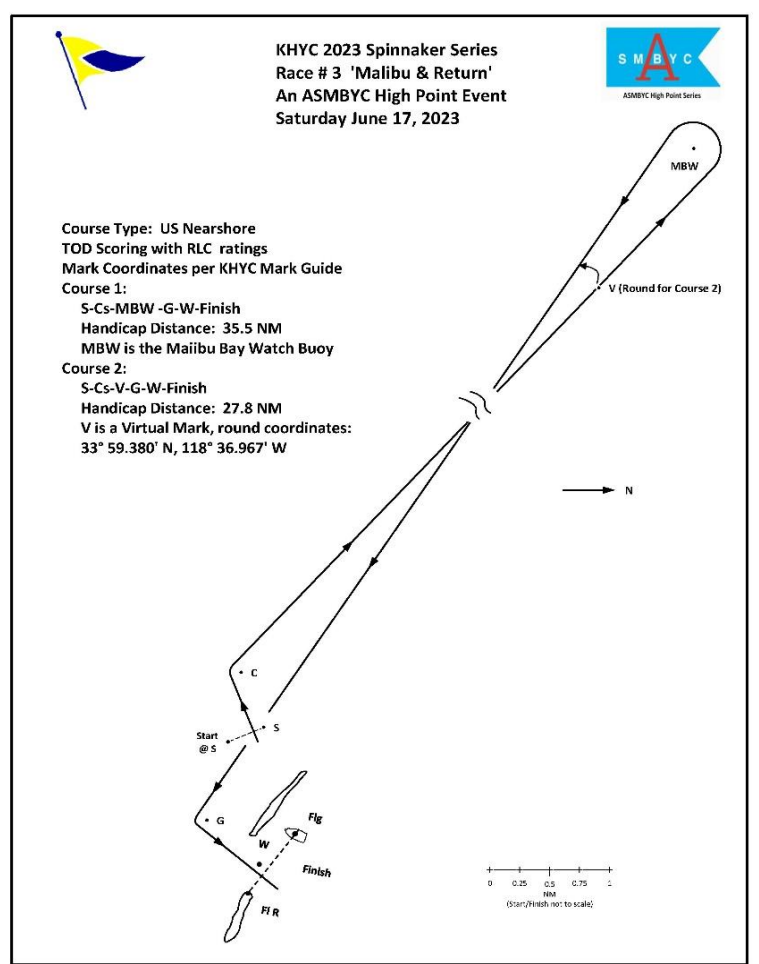

2023 Spinnaker Series

In Inches

Paper Height	17
Paper Width	11
Chart Margin	0.4
Image Spacing	0.2

5.03

3.92

1.55

Rename

office de

images as Picture 1 thru 5