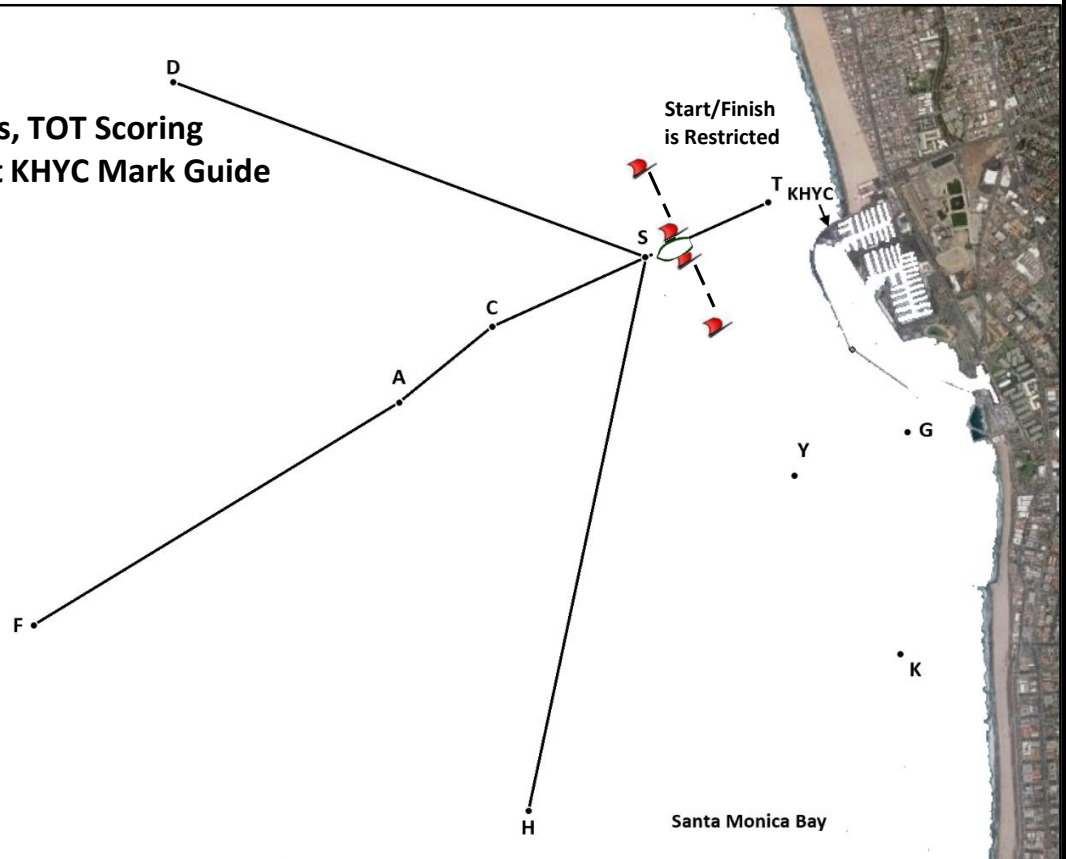

# KHYC 2022 Christmas Regatta

#	Course	NM	Initial Mag BRG
0	<i>RC defined course</i>		

### Downwind Finishes

<del>1</del>	<del>Start - D - Finish</del>	<del>3.0</del>	<del>276</del>
2	Start - C - Finish	1.0	235
3	Start - A - Finish	1.7	229
4	Start - F - Finish	4.2	229
5	Start - A - C - A - Finish	2.4	229
6	Start - F - C - A - Finish	4.9	229
7	Start - H - Finish	3.1	180

### Upwind Finishes

8	Start - C - T - Finish	1.8	235
9	Start - A - T - Finish	2.5	229
10	Start - A - C - A - T - Finish	3.2	229
11	Start - F - T - Finish	5.0	229

KHYC Christmas Regatta  
 US Nearshore Event, WL Races, TOT Scoring  
 Mark Coordinates per Current KHYC Mark Guide  
 Saturday December 3, 2022

Santa Monica Bay